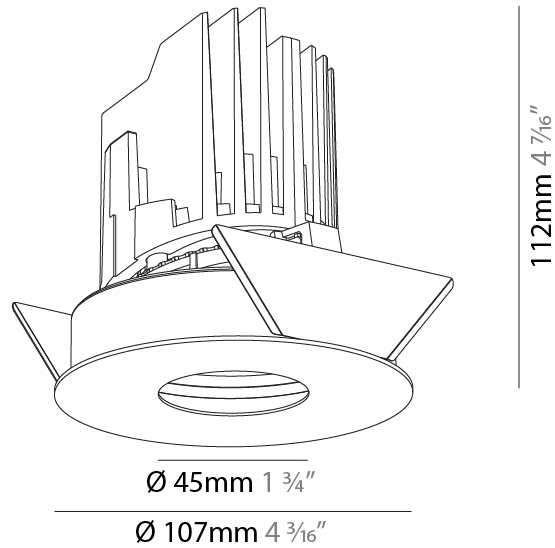

PHYSICAL

Shape: Round
Diameter (mm): 107
Diameter (in): 4 3/16
Height (mm): 112
Height (in): 4 7/16
Ceiling Thickness (mm): 10 / 12.5 / 15
Ceiling Thickness (in): 3/8 or 1/2 or 9/16
Min. Recessing Depth (mm): 130
Min. Recessing Depth (in): 5 1/8
Light Distribution: Adjustable / Downlight
Weight (kg): 0.473
Weight (lbs): 1.04
Fixture Finish: SSR / BKV / CWI / CRY / HAB / UFT / ITA / RUA / FTG / MYG / LOD / PUS / FRO / FUP / KIA / POP / BLS / SPG / MEY / GOH / GUM / CHC / COM / ABZ / JAG / OBR / MOS / ROR
Fixture Material: Aluminum Die Cast
Cut-out Measurements: 98mm / 3 7/8"

ELECTRICAL

Lamp Type: LED
Input Wattage (W): 13.2 / 16.5
Total Output Wattage (W): 12 / 15
Dimming: Tri-Mode (Non-Dimming and Phase Dimming (120Vac only) and 0-10V Dimming)
Driver Included: No
Driver Location: Recessed Housing
Driver Type: Constant Current - Universal
Housing: See components
Input Voltage (V): 120 - 277
Constant Current (MA): 350

LED

Number of LEDs: 1
Color Temperature (°K): 2700 / 3000 / 3500 / 4000
Max. Delivered Lumen (lm): 850 / 950 / 1019 / 1040
Nominal Lumen (lm): 960 / 1070 / 1156 / 1180
CRI: >90 CRI
Lamp Life (hrs): 50000

OPTICAL

Reflector°: 10
Adjustability: Rotational 355°; Tilt 30°

RATINGS AND CERTIFICATIONS

Certified By: Certified for North American Standards
IP rating: IP20

PROJECT
TYPE
SPECIFIER
QUANTITY
DATE